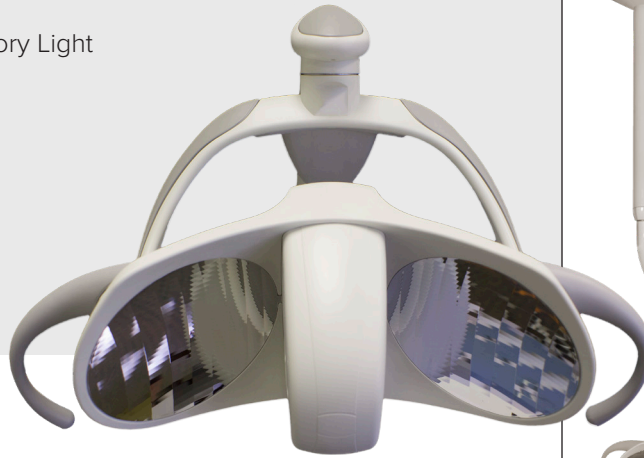

BDS

OPERATORY LIGHTS

High performance at an affordable price
Patented optical system
Adjustable 3,000 to 35,000 LUX

Model
FL-3000

OPERATORY LIGHTS

At the top of every operatory there is a light. BDS offers both LED and a traditional halogen operatory light. With adjustable intensity and low power consumption BDS LED lights are a worthwhile investment.

Model FL-3100

- Ceiling Mount LED Operatory Light
- Includes the ceiling mount, hardware, drop post, and LED light assembly
- Five Year Warranty

Model FL-3000

- Post Mount LED Operatory Light
- Use with any 2" diameter post with a Pelton & Crane Adaptor.
- Five Year Warranty

Model
CLX-110 & CLX-220

- Halogen light with incorporated transformer
- 110V and 220V
- One Year Warranty

800.237.2303

info@beaverstatedental.com

www.bdsystems.us
115 S. Elliott Road, Newberg, OR 97132
800.237.2303