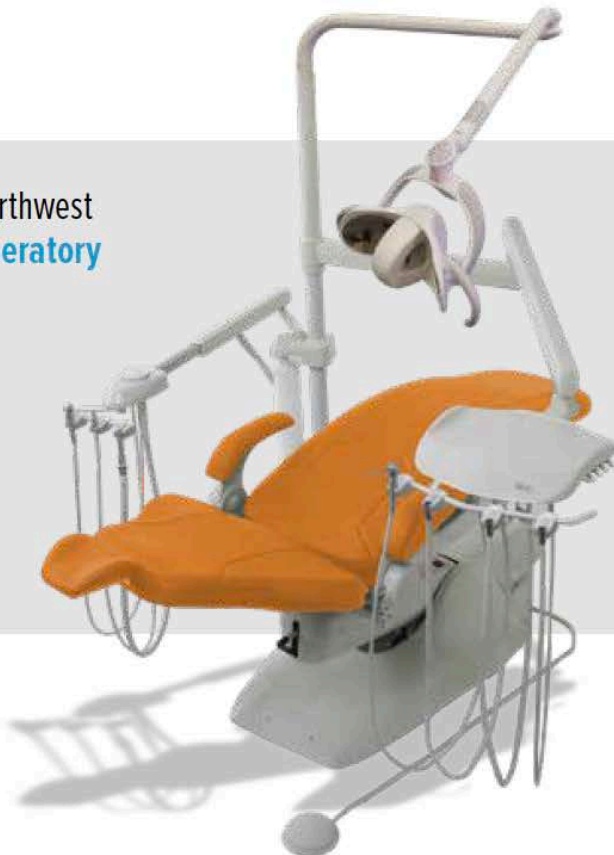

BDS

OPERATORY SYSTEMS

Helix
Operator

OPERATORY SYSTEMS

At the heart of every dental practice is a core operator system. The strength and reliability of the entire practice is only as good as that operator system. BDS has an operator system that will suit any need and solve any problem. Our Helix Package provides

Evergreen
Operatory

Columbia
Operatory

Northwest
Operatory

easy and swift left/right convertibility with vacuum, cuspidor and lights all available to tailor to any professional's specific needs. BDS core packages keep your business running.*