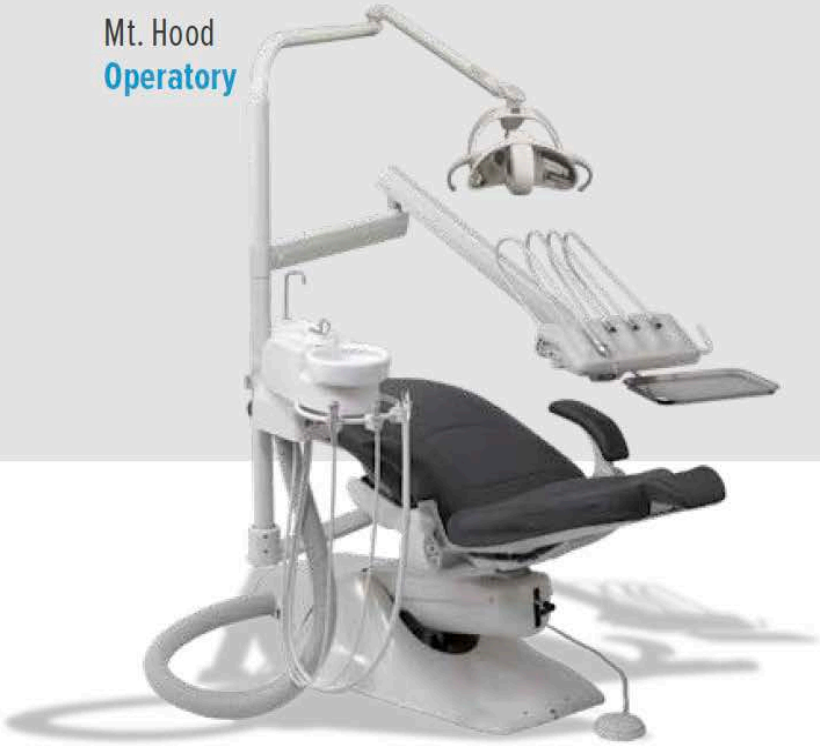

easy and swift left/right convertibility with vacuum, cuspidor and lights all available to tailor to any professional's specific needs. BDS core packages keep your business running.*

*BDS core packages keep your operatories operational.

Mt. Hood
Operatory