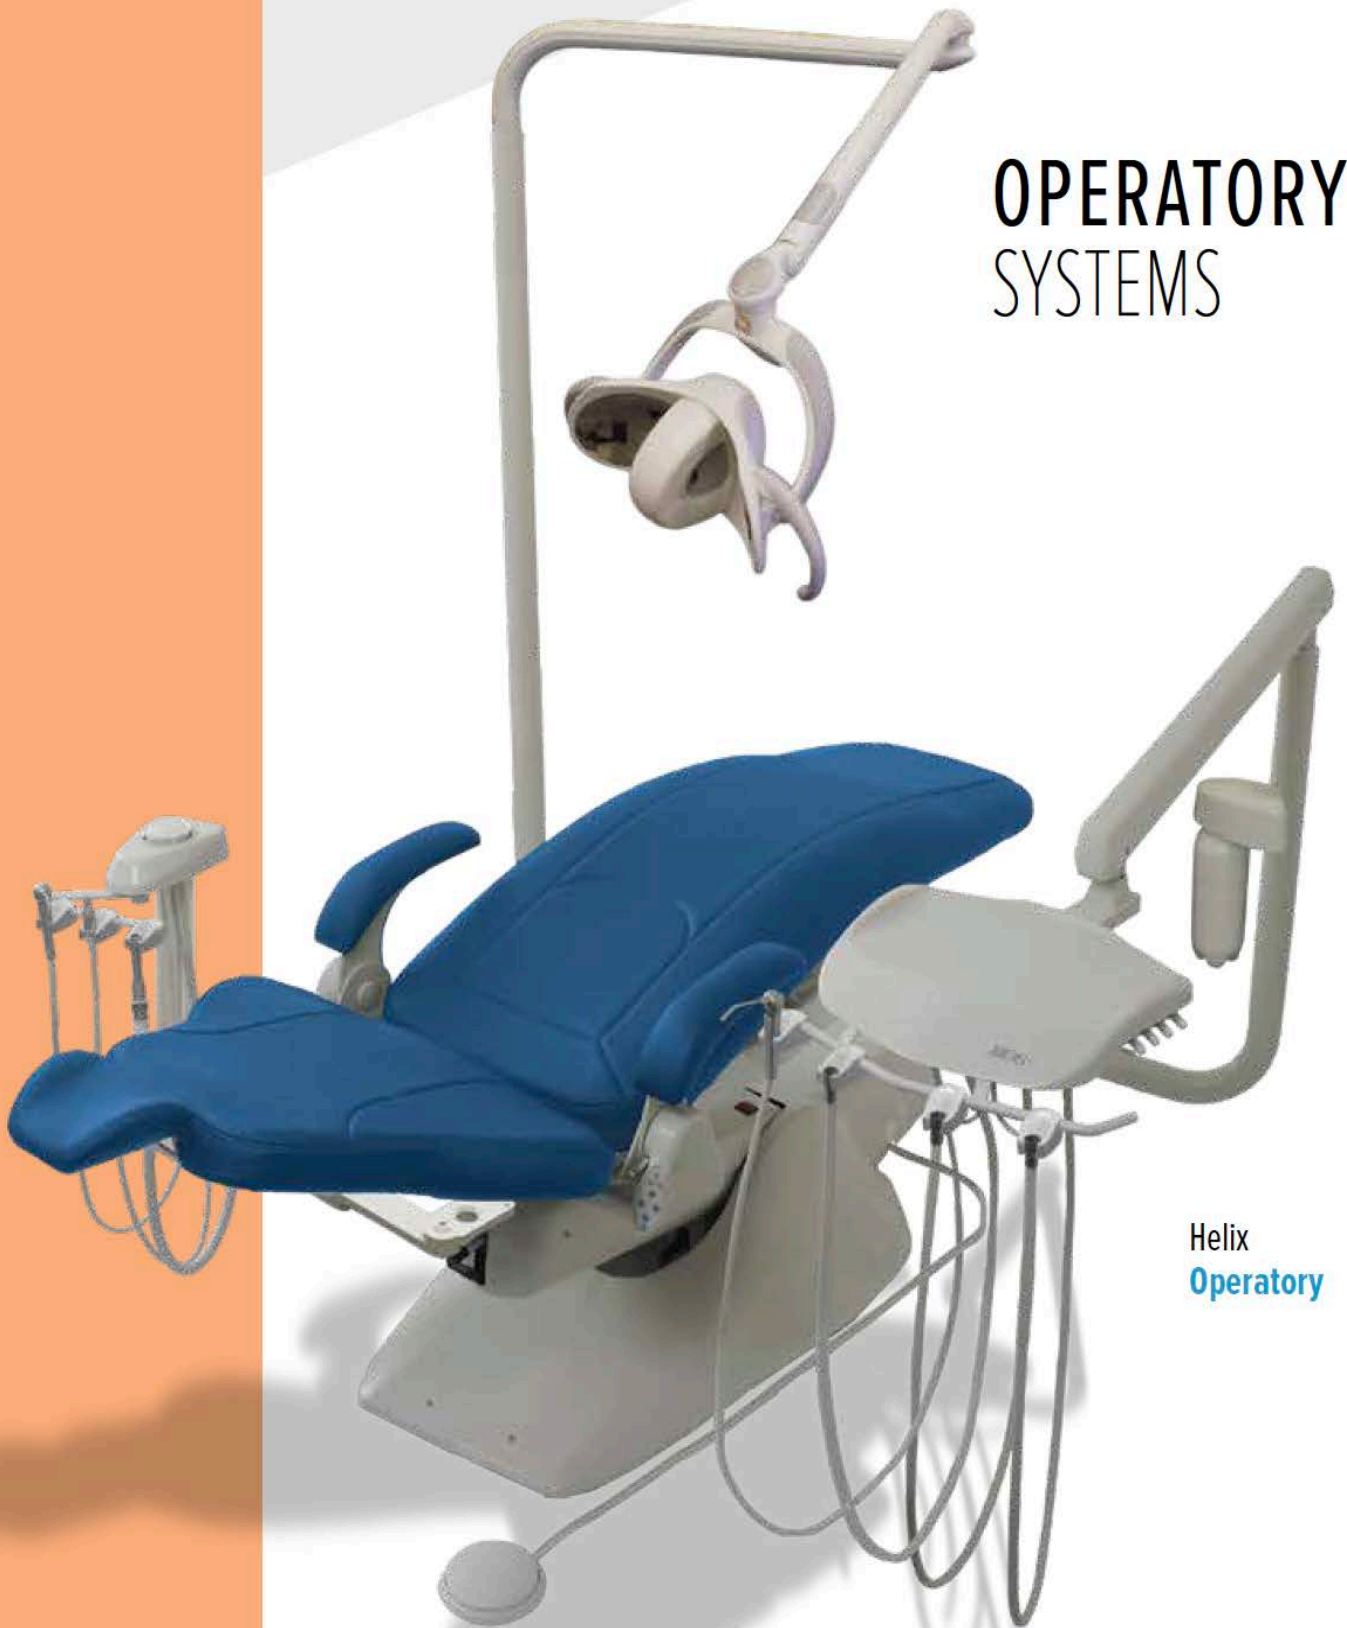

BDS

OPERATORY SYSTEMS

Helix
Operator

OPERATORY SYSTEMS

At the heart of every dental practice is a core operator system. The strength and reliability of the entire practice is only as good as that operator system. BDS has an operator system that will suit any need and solve any problem. Our Helix Package provides

Evergreen
Operatory

Columbia
Operatory

Northwest
Operatory

easy and swift left/right convertibility with vacuum, cuspidor and lights all available to tailor to any professional's specific needs. BDS core packages keep your business running.*