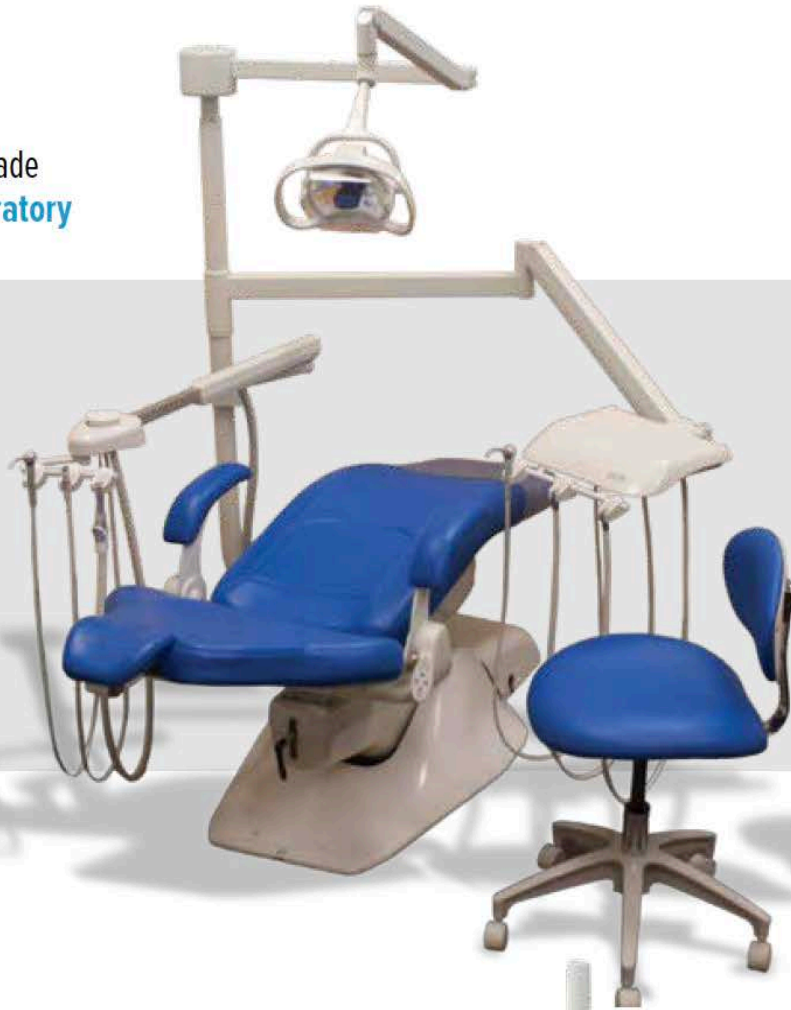

BDS

OPERATORY SYSTEMS

Helix
Operator

OPERATORY SYSTEMS

At the heart of every dental practice is a core operator system. The strength and reliability of the entire practice is only as good as that operator system. BDS has an operator system that will suit any need and solve any problem. Our Helix Package provides

Evergreen
Operatory

Columbia
Operatory

Northwest
Operatory

easy and swift left/right convertibility with vacuum, cuspidor and lights all available to tailor to any professional's specific needs. BDS core packages keep your business running.*

**BDS core packages keep your operatories operational.*

Mt. Hood
Operatory

McKenzie
Operatory

Sierra
Operatory

800.237.2303

info@beaverstatedental.com

Cascade
Operator

Model
S-3620